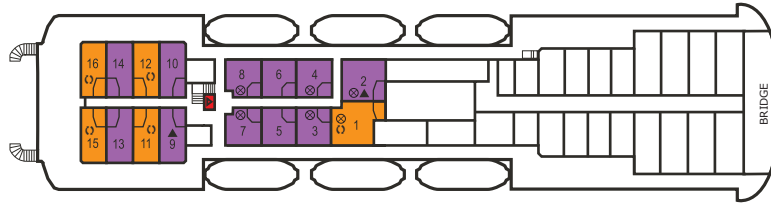

Arion

Navigators Deck

Promenade Deck

Upper Deck

Reception Deck

Ocean Deck

- Cat 1: Inside
- Cat 2: Outside
- Cat 3: Outside
- Cat 4: Outside Superior

- Cat 5: Outside Premium
- Cat 6: Outside Deluxe
- Cat Sgl: Outside, One Low Bed

- ▲ TRIP
- QUAD
- ◆ DOUBLE BED
- ◊ CONVERTIBLE (TWIN OR DOUBLE BED)
- SINGLE
- LIFT
- ⊗ PARTIALLY OBSTRUCTED VIEW