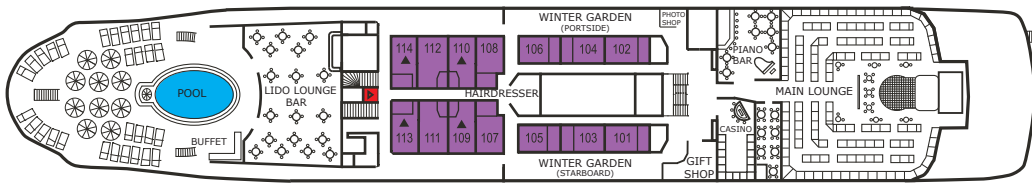

Arion

Navigators Deck

Promenade Deck

Upper Deck

Reception Deck

Ocean Deck

- Cat 1: Inside
- Cat 2: Outside
- Cat 3: Outside
- Cat 4: Outside Superior

- Cat 5: Outside Premium
- Cat 6: Outside Deluxe
- Cat Sgl: Outside, One Low Bed

- ▲ TRIP
- QUAD
- ◆ DOUBLE BED
- ◊ CONVERTIBLE (TWIN OR DOUBLE BED)
- SINGLE
- LIFT
- ⊗ PARTIALLY OBSTRUCTED VIEW